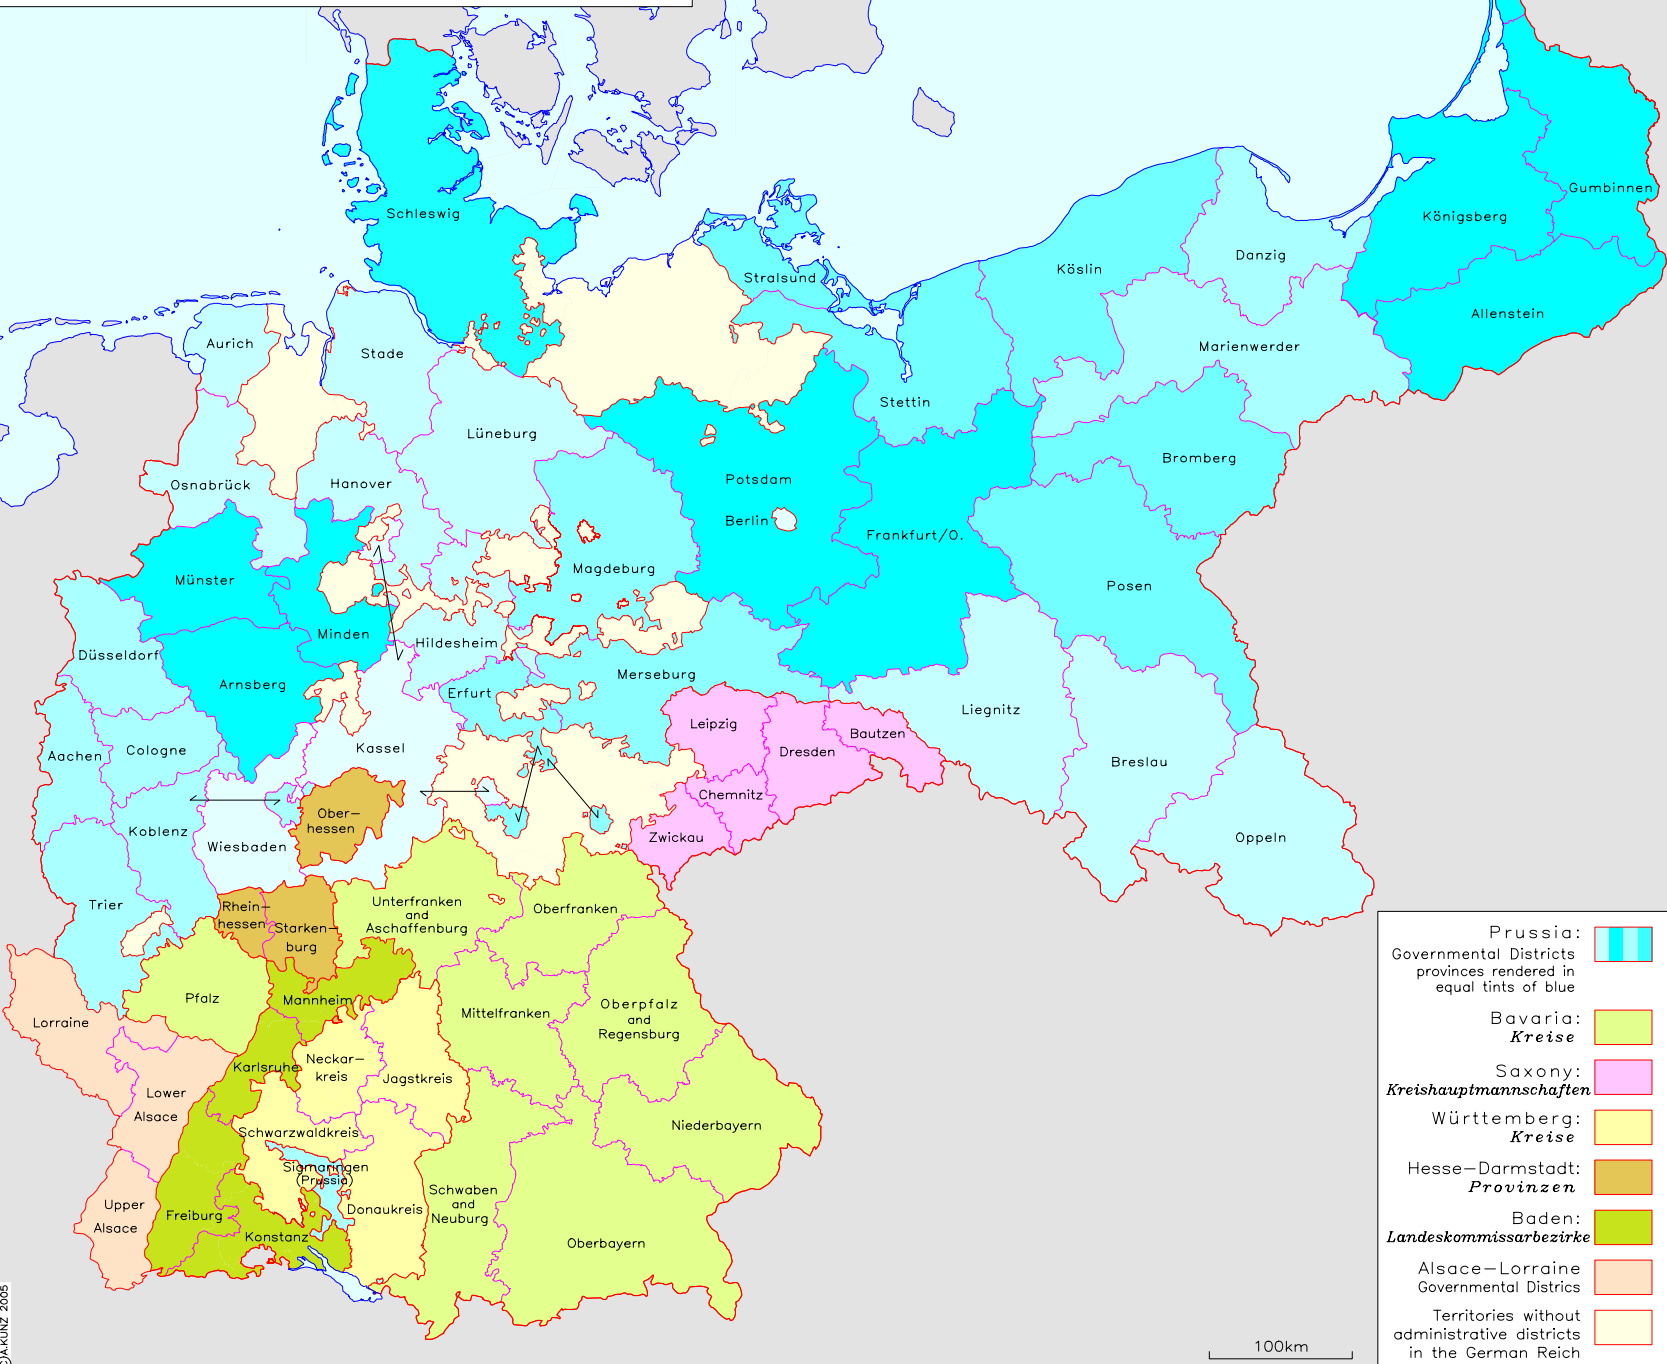

Administrative Districts in the German Reich, 1905

|  |   |
|--|---|
| Prussia:                                     |   |
| Governmental Districts                       | rendered in equal tints of blue   |
| Bavaria:                                     |  |
| <i>Kreise</i>                                |   |
| Saxony:                                      |  |
| <i>Kreishauptmannschaften</i>                |   |
| Württemberg:                                 |  |
| <i>Kreise</i>                                |   |
| Hesse-Darmstadt:                             |  |
| <i>Provinzen</i>                             |   |
| Baden:                                       |  |
| <i>Landeskommissarbezirke</i>                |   |
| Alsace-Lorraine                              |  |
| Governmental Districts                       |   |
| Territories without administrative districts |  |
| in the German Reich                          |   |

100km