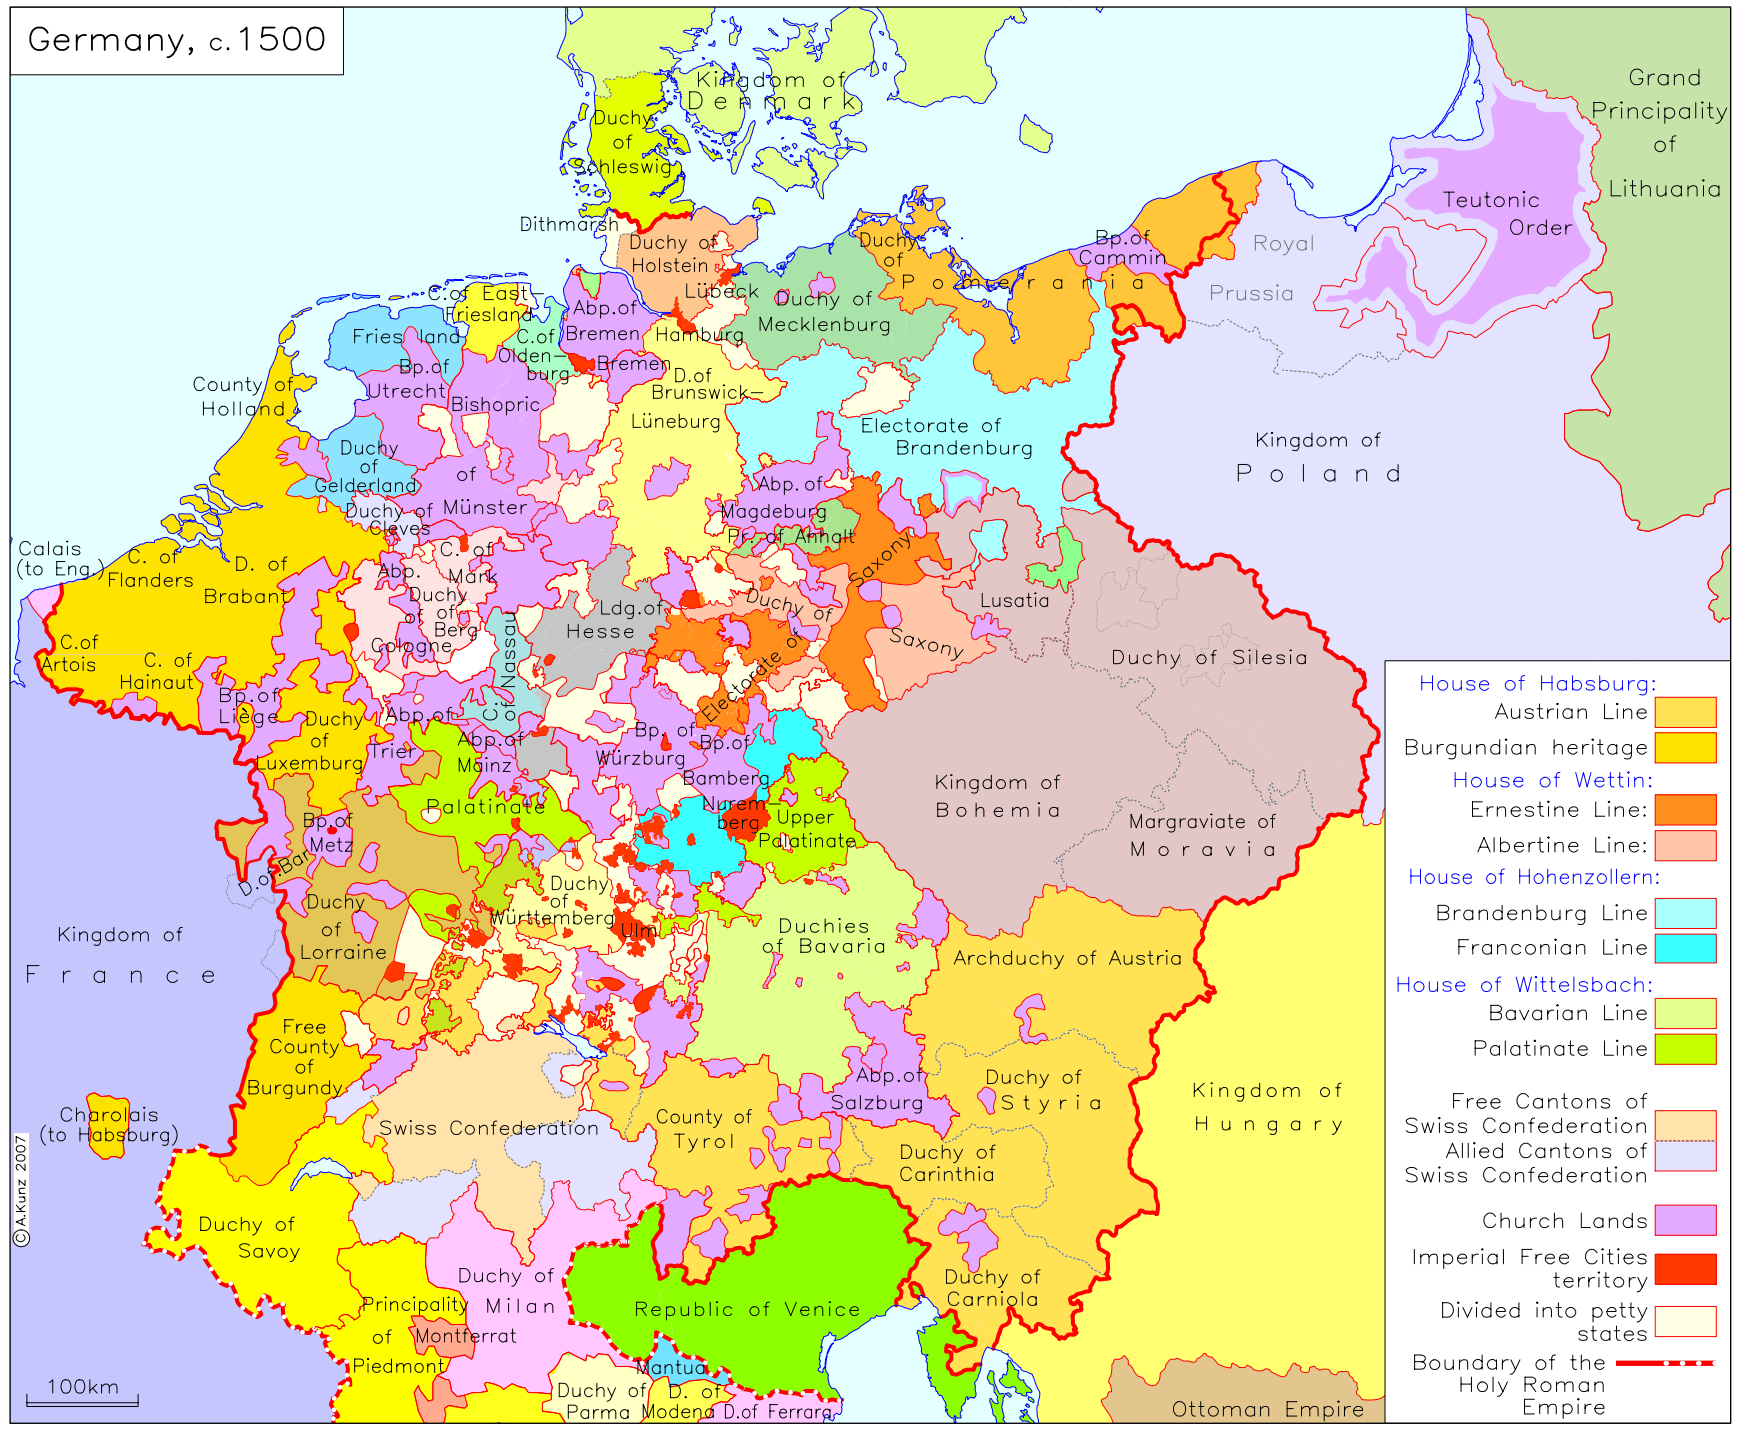

Germany, c. 1500

- House of Habsburg:**
 - Austrian Line
 - Burgundian heritage
- House of Wettin:**
 - Ernestine Line
 - Albertine Line
- House of Hohenzollern:**
 - Brandenburg Line
 - Franconian Line
- House of Wittelsbach:**
 - Bavarian Line
 - Palatinate Line
- Free Cantons of Swiss Confederation
- Allied Cantons of Swiss Confederation
- Church Lands
- Imperial Free Cities territory
- Divided into petty states
- Boundary of the Holy Roman Empire

100km

© A. Kunz 2007